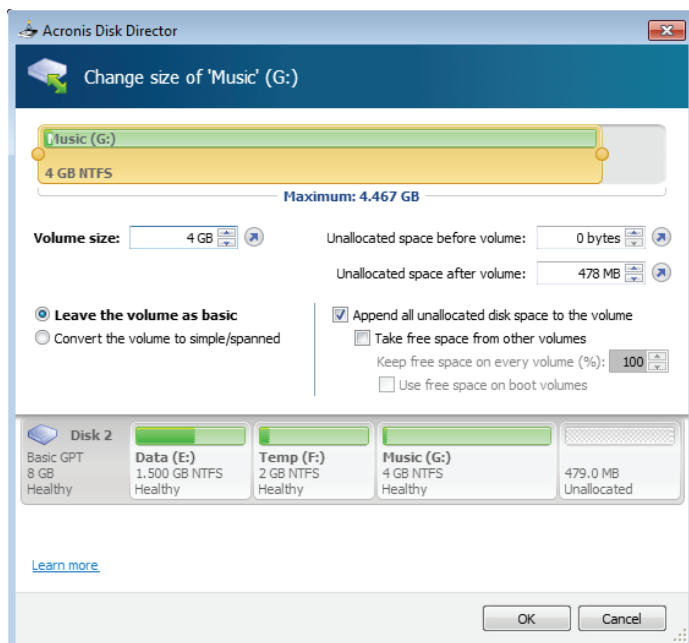

Moreover, Acronis Disk Director 11 Home is an ideal companion product to Acronis® True Image Home. Together the products provide you with comprehensive partition management and system protection. You can create two partitions on your system, one for data and one for applications, using Acronis Disk Director 11 Home. Then, you can backup your data partition on a regular schedule using Acronis True Image Home, ensuring that you capture changes to your data. You can also backup your system partition whenever you install new applications or apply new patches.